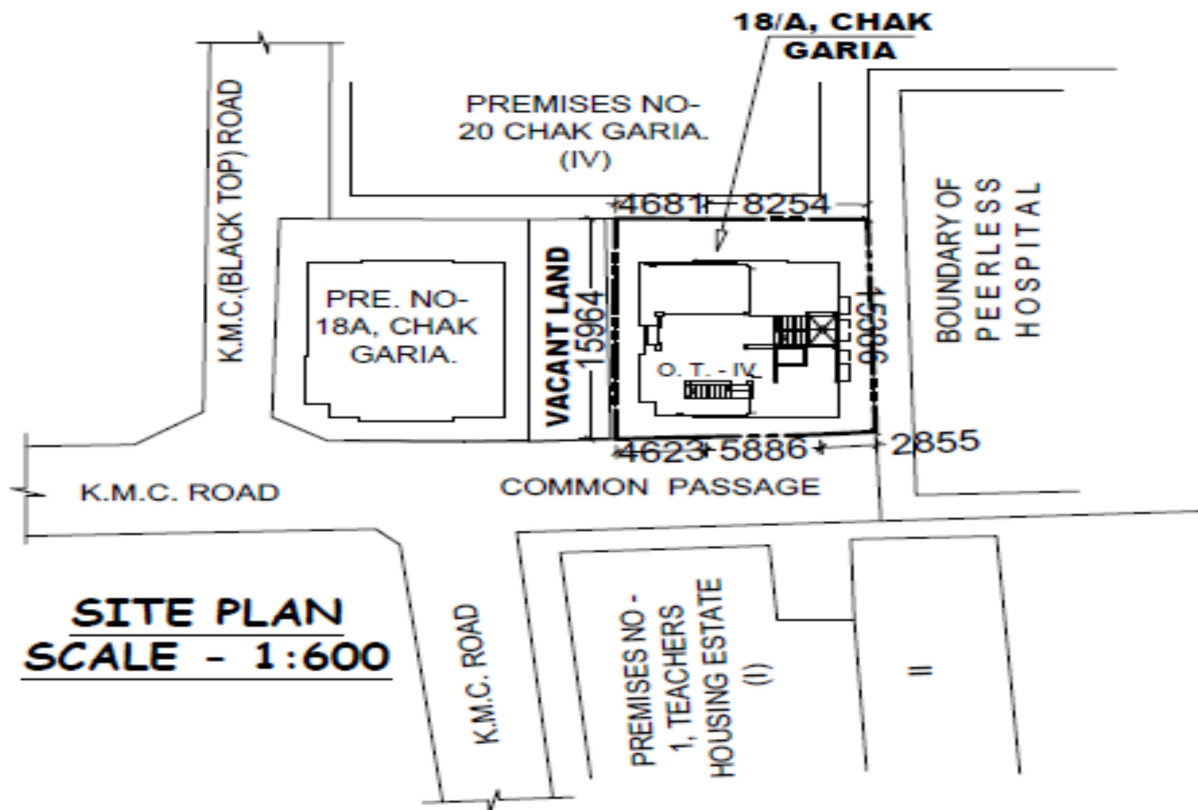

Ref. ....

Date .....

**LOCATION MAP WITH LATITUDE AND LONGITUDE OF THE PROJECT**  
"18/A, CHAK GARIA" at 18/A, Chak Garia , PO – Baghajatin Park, PS – Panchayasar, Kolkata – 700094, under Ward No. 109 of Borough – XII of KMC, WB, India:

Latitude: 22.483972936323678, Longitude: 88.40044278208468

M/s. DAS CONSTRUCTION

*Baldeep Das,*  
Proprietor